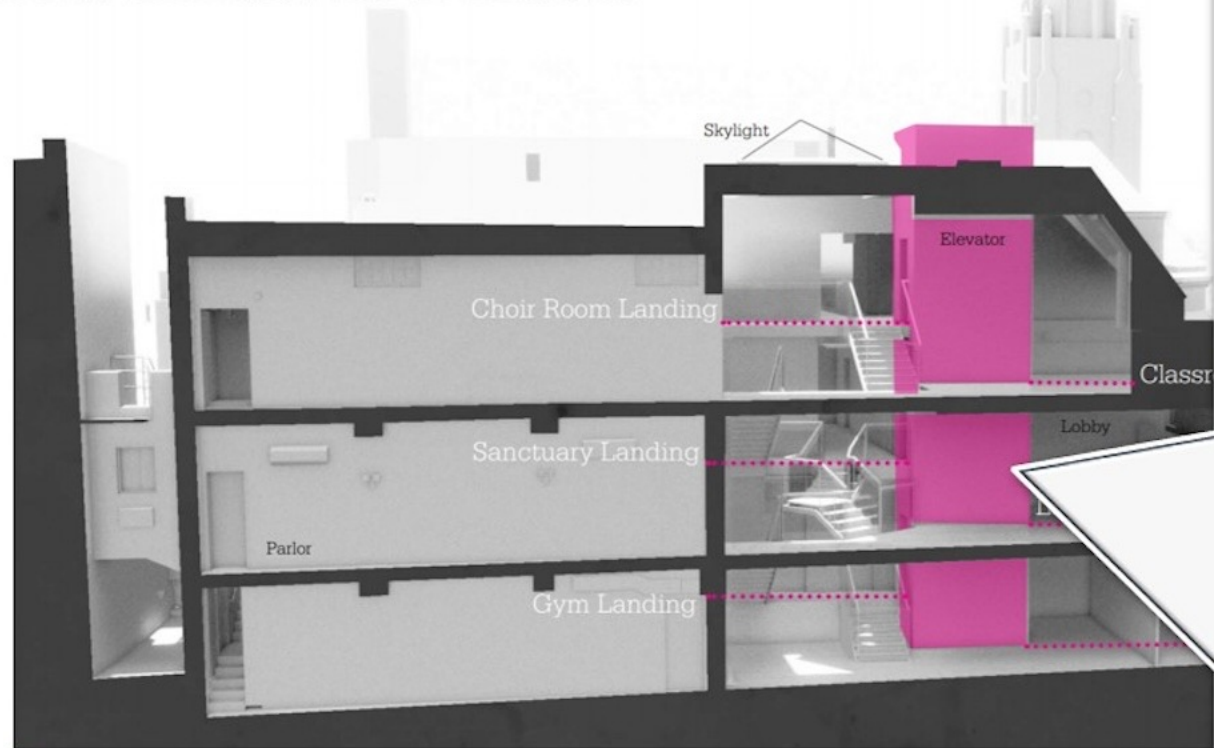

## NEW ELEVATOR VIEW FROM FULLERTON PARKWAY

### NEW SIX-LEVEL ELEVATOR TO:

- TWO UPPER FLOOR LEVELS (CHOIR ROOM, CLASSROOMS, MEETING ROOMS, WITH SMALL RAMP TO JEFF'S OFFICE/REAR CLASSROOMS)
- MAIN FLOOR (SANCTUARY, OFFICE, CLASSROOMS)
- CHAPEL/PARLOR LEVEL
- LOWER LEVEL (GYM, SOCIAL HALL, OSCAR MAYER ROOM, KITCHEN)
- LOCKER ROOM